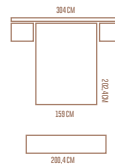

# Stratos

*Color Chordy*

PANTONE®  
17-1347  
Autumn Leaf

COMP. 033