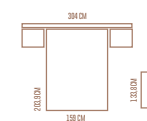

Stratos collection

COMP. 034