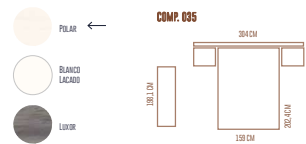

Stratos collection