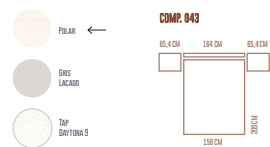

140/141 COSMO BY EOS

Bolonia collection